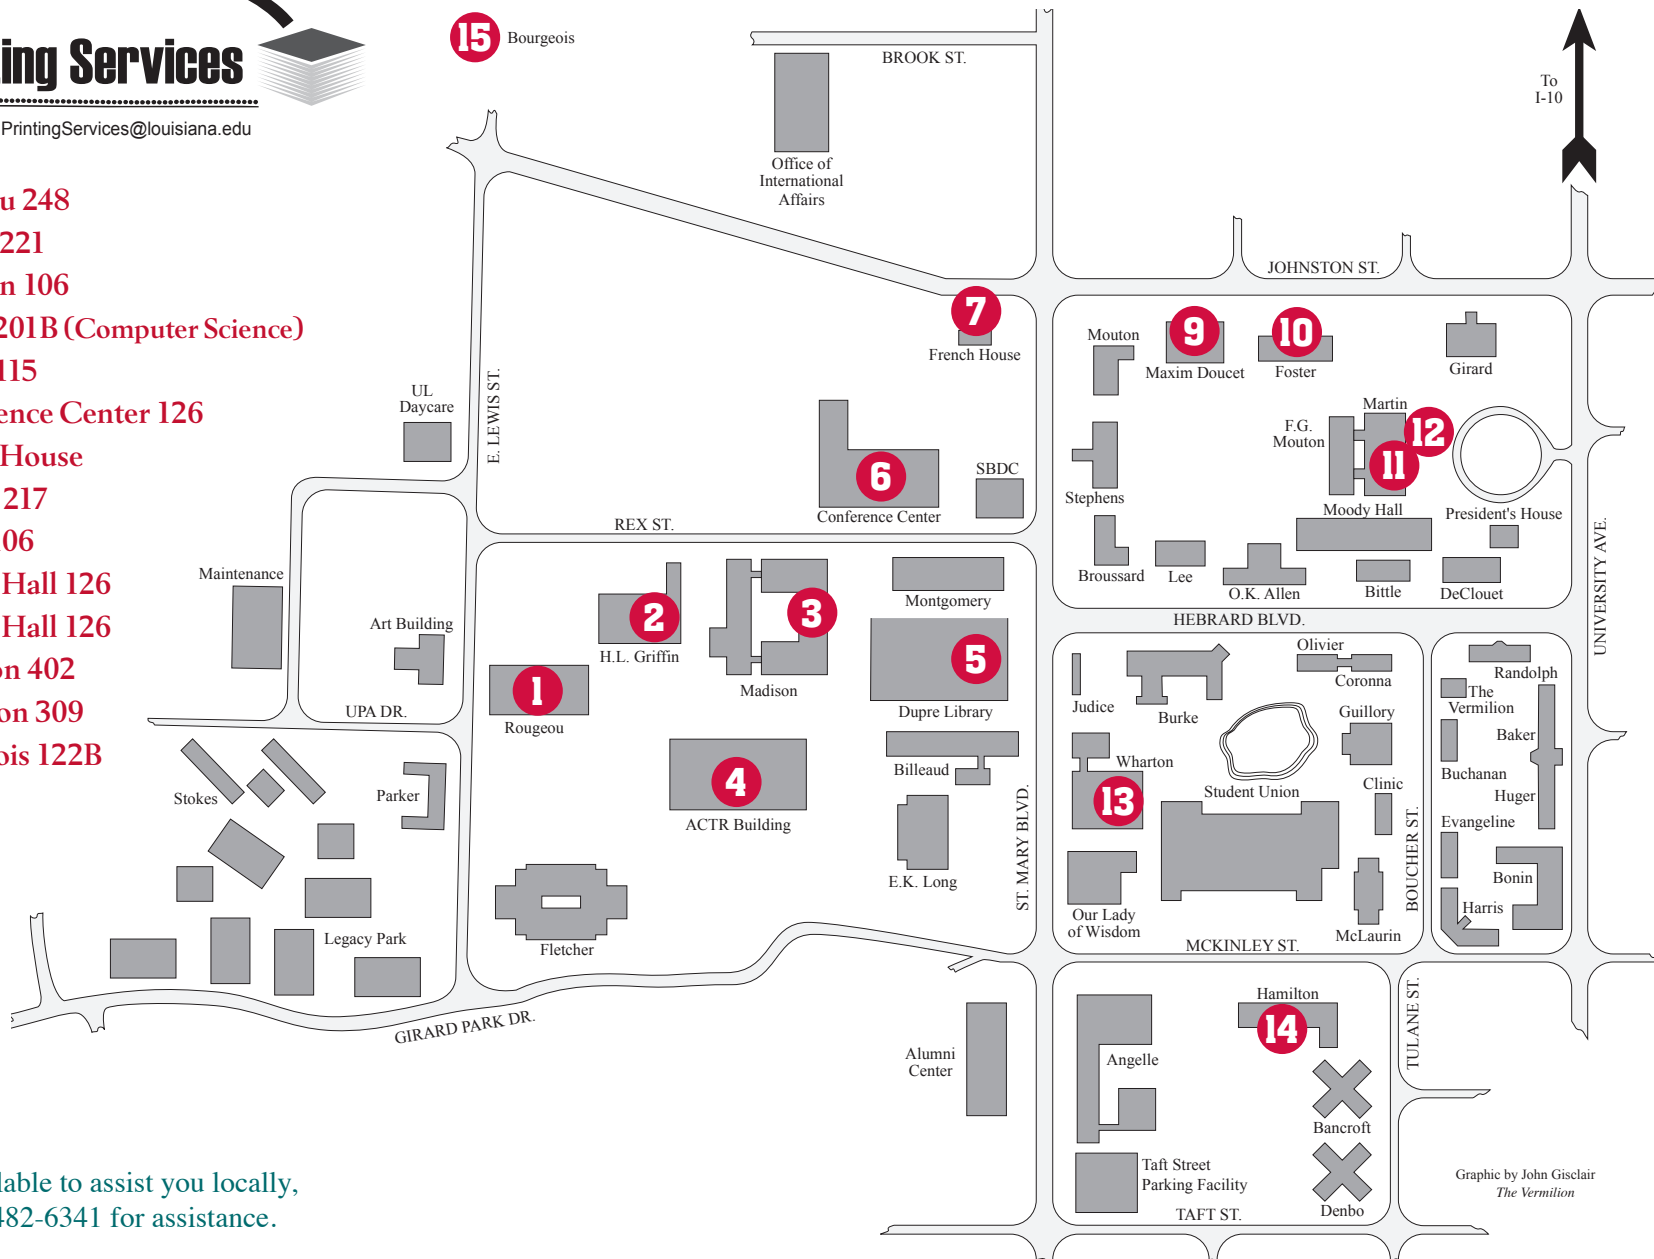

# CopyGuard Copier Locations

<http://info.louisiana.edu/geaux/CGmap>

337-482-6341 • [PrintingServices@louisiana.edu](mailto:PrintingServices@louisiana.edu)

- 1 Rougeou 248
- 2 Griffin 221
- 3 Madison 106
- 4 ACTR 201B (Computer Science)
- 5 Dupre 115
- 6 Conference Center 126
- 7 French House
- 9 Doucet 217
- 10 Foster 106
- 11 Martin Hall 126
- 12 Martin Hall 126
- 13 Wharton 402
- 14 Hamilton 309
- 15 Bourgeois 122B

If no one is available to assist you locally, please call 337-482-6341 for assistance.

Graphic by John Gisclair  
The Vermilion